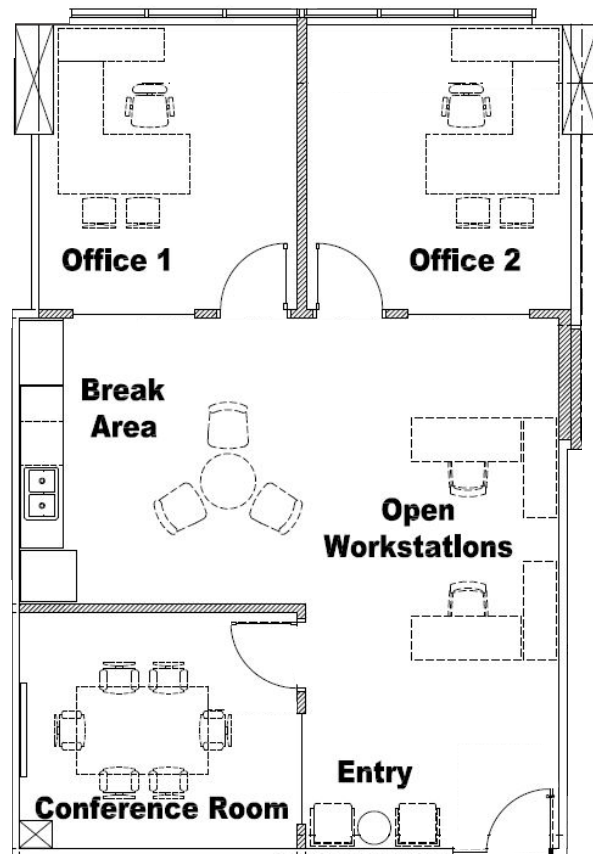

Modernist classic.

2121 POUNCE

Suite 605 : 1,106 r.s.f.

Leasing contacts

Steven Hurwitz
+1 305 960 8441
steven.hurwitz@jll.com

Doug Okun
+1 305 960 8444
doug.okun@jll.com

Madeline Fine
+1 305 665 8965
madeline.fine@jll.com