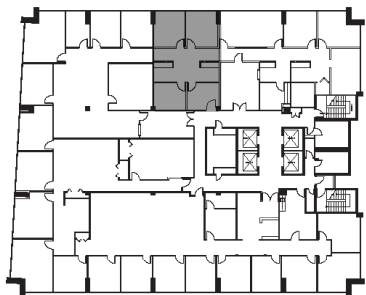

Modernist classic.

2121 POUNCE

Suite 605 : 1,106 r.s.f.

Leasing contacts

Steven Hurwitz
+1 305 960 8441
steven.hurwitz@jll.com

Doug Okun
+1 305 960 8444
doug.okun@jll.com

Madeline Fine
+1 305 665 8965
madeline.fine@jll.com